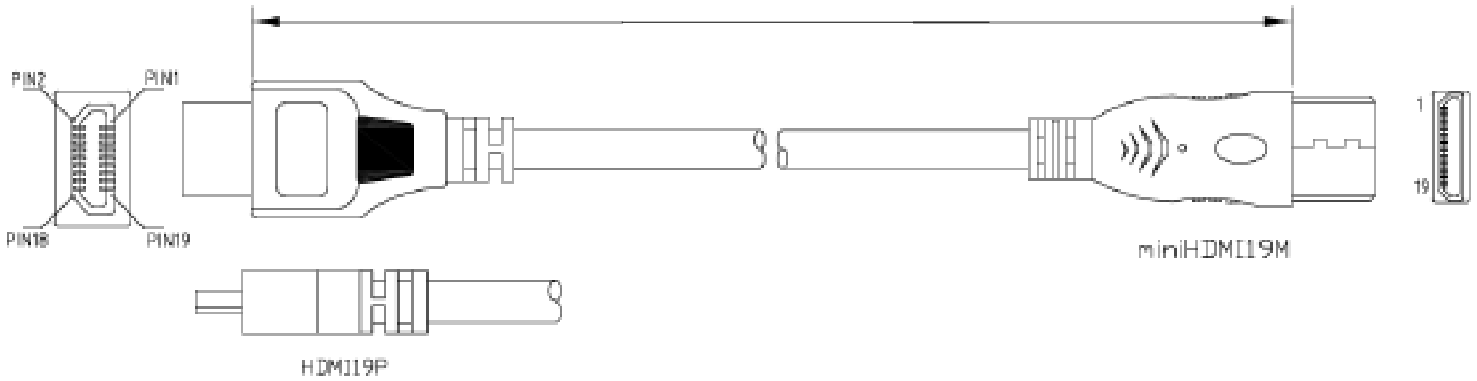

## Mini HDMI Male to HDMI Male, Shielded, Black

**High-speed cables deliver high-definition performance.**

HDMI has become the standard digital connection, delivering the highest-quality audio and video signal over a single cable. MANHATTAN® High Speed HDMI cables are designed and carefully constructed to meet the evolving needs of the high-definition marketplace. MANHATTAN High Speed HDMI shielded cables provide the highest resolution possible at 4K x 2K, an audio return channel and a bandwidth of 10.2 Gigabits per second at 340 MHz. These high-quality cables provide high-definition video and multi-channel, digital audio with increased performance characteristics, greater accuracy and expanded features. No matter if you need device cables, extension cables, or mini or micro connections, MANHATTAN has your High Speed HDMI Cables covered.

Model	Length
<b>308809</b>	1.0 m (3.3 ft.)
<b>304955</b>	1.8 m (6 ft.)
<b>304962</b>	3.0 m (10 ft.)
<b>304993</b>	5.0 m (16.5 ft.)

**NOTE:**

1. CABLE: (1P\*28#+AL+D+MYLAR)\*4C+(1P+5C)\*28#+AL+B/UL20276  
BLACK COLOR,OD=6.5mm,PVC JACKET
2. LENGTH: 5000mm
3. CONNECTORS:miniHDMI19M\*1,HDMI19P\*1
4. MOLD: HDMI MOLDING.
6. CONTACTS:

MINI19P	3	1	2	6	4	5	9	7	8	12	10	11	13	14	15	16	17	18	19	64
HDMI19P	3	1	2	6	4	5	9	7	8	12	10	11	13	14	15	16	17	18	19	64