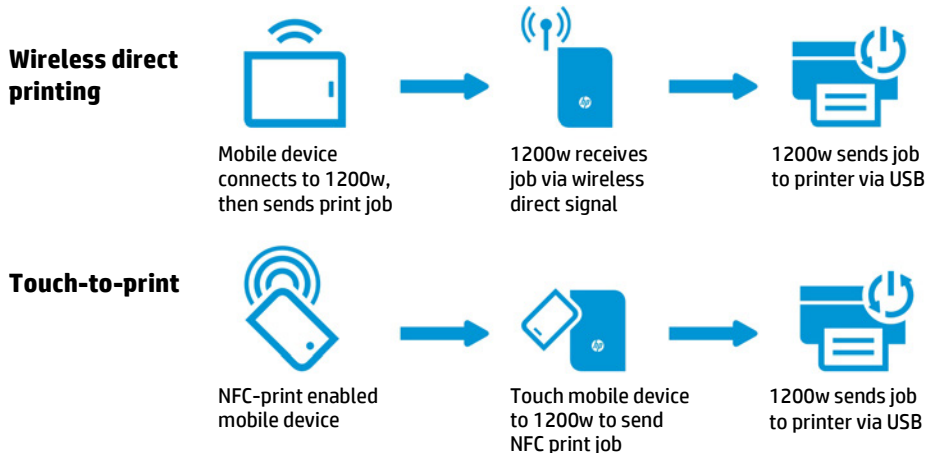

Easily print from mobile devices

HP has been working closely with leading manufacturers of mobile devices to integrate printing into popular operating systems. In fact, HP is the only print vendor developing embedded print functionality for Apple iOS, Samsung Android, and Windows® 8, which means in most cases, you won't have to download an app.

For mobile devices without built-in print support, printing is just as simple, but users will first need to download the HP ePrint app⁴ or HP ePrint software.⁵