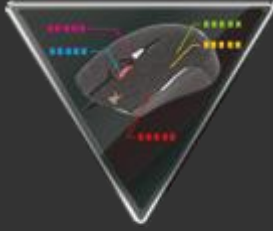

Features

OUREA Laser Gaming Mouse

Ambidextrous Design & Weight Tuning System Feel the power and control of God in the palm of your hand.

256K

Plug & play on different PCs storing 6 profiles, macro assignments, and muscle memory achievements

Weight Tuning System

Modify total weight with four 5g mini weights to enhance mouse control

3600 DPI

3600 DPI for pixel perfect accuracy

6 Smart Keys

6 keys for strategic assignment of macros, profiles, keyboard keys, media controls, windows functions... etc

Polling Rate

Selectable polling rate 125 / 250 / 500 / 1000 Hz

10 million click

Heavy-duty 10 million click lifecycle

Specification

Weight System	Yes (5g x4)
Cable Length	2m (Gold-plated USB Connector)
Keys	6 Keys
Resolution	up to 3600 DPI
Polling Rate	125 / 250 / 500 /1000 Hz
Onboard Memory	256K
Dimension(LxWxH)	129 x 66 x 40 mm
Tracking Method	Advanced Gaming Laser Sensor
Switch Lifecycle	10 Million
Graphical UI	Yes (GAMDIAS HERA)