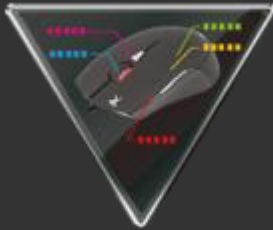

### OUREA Optical Gaming Mouse

Ambidextrous Design & Weight Tuning System Feel the power and control of God in the palm of your hand.

### Weight Tuning System

Modify total weight with four 5g mini weights to enhance mouse control

## 2500 DPI

2500 DPI for pixel perfect accuracy