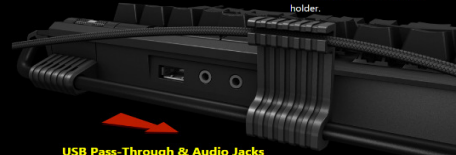

Mouse Cable Holder

USB Pass-Through & Audio Jacks