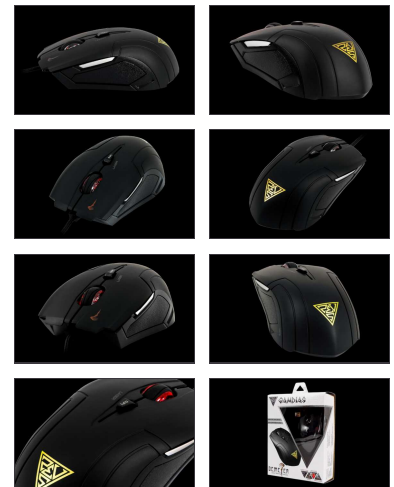

Cable Length	2m (Braided Cable with Gold-plated USB Connector)
Keys	5+1 Keys
Resolution	up to 3600 DPI
Polling Rate	125 / 250 / 500 /1000 Hz
Onboard Memory	256K
Dimension(LxWxH)	119.3 x 63.5 x 40.3 mm
Tracking Method	Advanced Gaming Laser Sensor
Switch Lifecycle	10 Million
Graphical UI	Yes (GAMDIAS HERA)

FAQ

Downloads

[HERA Software](#)

Gaming Art in Motion

GAMDIAS focuses on the fundamentals, complemented with creativity and artistic beauty. GAMDIAS Technology was founded 2012. Not only do we aim to set the bar for quality and practicality, we also go above and beyond with our designs to enhance your gaming experience. GAMDIAS products will continue to impress on

Hot items

- ZEUS Laser GMS1100
- HERMES Ultimate GKB2010
- HEPHAESTUS Almighty GHS2000
- HADES Laser Extension GMS7011

GAMDIAS Innovations

- Tool-less adjustment on side panels
- What's GAMDIAS ELEMENT
- Magnetic side panels
- HERA - all in one application
- Gravity button

Contact Us

- Contact GAMDIAS
- Branch office