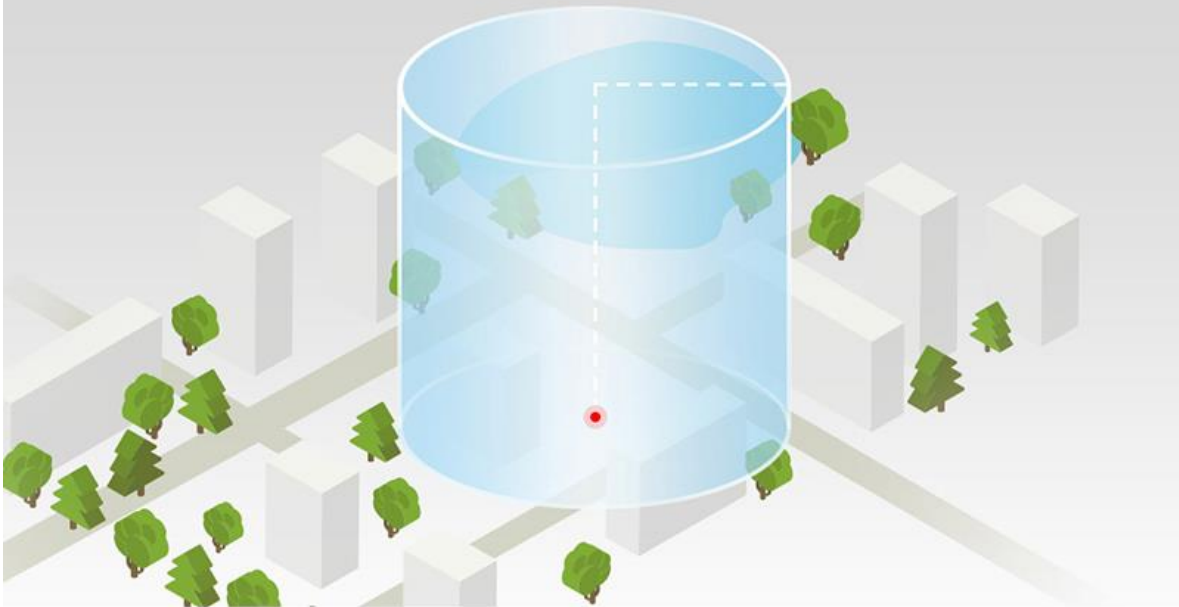

SAFETY FEATURES

Unparalleled Safety for First-Time Pilots

A unique Beginner Mode helps you learn how to fly in a safe, limited area. Your Phantom 3 4K can be set to fly only within a given distance and altitude from you, protecting your Phantom and making it automatically stay inside your desired limits.