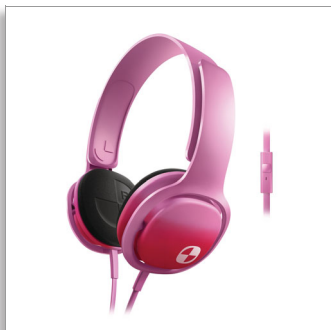

Malia Manuel

MALIA MANUEL
THE NEW GENERATION

Philips O'Neill
Headband headphones

O'Neill
On-ear
Pink

SHO3305FIN

Incredibly Explosive, lifelike Bass

Mix'n'Max Your Way to a louder Life

Live life to the max with the Cruz and submerge yourself in bass so rich you'll feel it deep down inside! With a simple plug'n'play design, you can now pop out and crank up the volume any time the mood hit you!

Supreme comfort

- Comfortable headband easily adjusts to every head size
- Soft, breathable fabric cushions ensure long wearing comfort

Mind-blowing sound

- 32mm neodymium drivers deliver dynamic larger-than-life bass
- Quickly flip from music to calls via a built-in mic & remote
- Get deep down into the groove with on-ear isolating cushions

PHILIPS

O'NEILL

Highlights

32mm neodymium drivers

Rock out to high quality tunes on the go with dynamic 32mm drivers that deliver crystal clear sound coupled with thumping bass.

Built-in mic & remote control

Comfortable headband easily adjusts to every head size

L-shape connector

Enjoy music for longer with a reinforced L-shaped cable connector that makes these headphones more durable and longer lasting.

Modular design