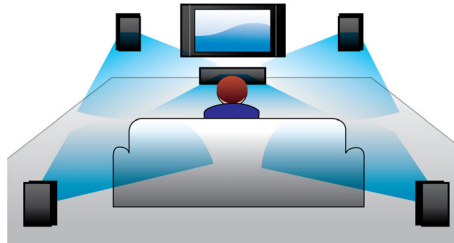

Dolby Digital

Because Dolby Digital, the world's leading digital multi-channel audio standards, make use of the way the human ear naturally processes sound, you experience superb quality surround sound audio with realistic spatial cues.