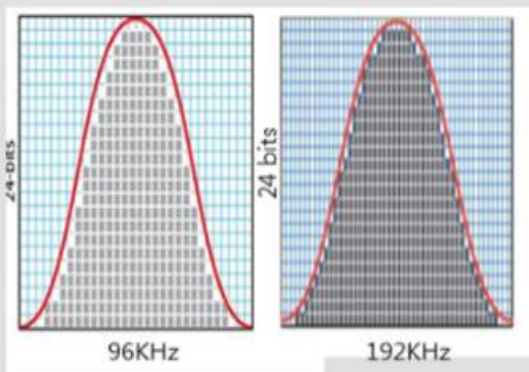

SJ4

Rear surround sound bar

Bluetooth sound bar	
Channel	4.1Ch
Power	420W
Sound Effect	4K Sound(only main set) Wireless rear speakers Adaptive Sound Control Auto Sound Engine
Size (WHD, mm)	890 x 55 x 85
TV Connection	Sound Sync, HDMI, Optical
Convenience	Bluetooth stand-by Control with your TV remote

4K

Sound

Over 4000kbit/s(24bit x 96kHz x 2ch)
Hi-Fi audio data full processing

Rear surround sound

Immersive surround sound
with wireless rear speakers

ASC (Adaptive sound control)

Automatically listen
with the best sound for the content
you are watching