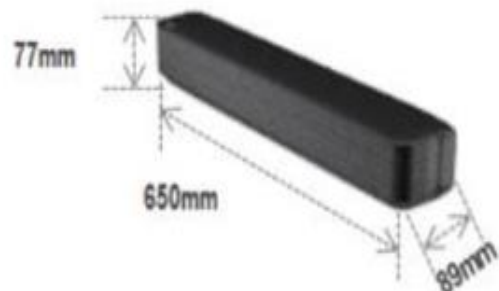

SK1

Size (WHD, mm): 650 x 79 x 94

Channel	2 Ch
Power	40W
Sound Effect	Dolby Digital, Bass Blast
TV Connection	TV Sound Sync, Optical
Convenience	Bluetooth

Rich Sound in Compact Size

Enjoy rich sound from a compact size with 40W

Space Saving

Ideal solution for smaller TVs and limited space

Compatible with your TV Remote

Control your sound bar with your TV remote (8 Brands)