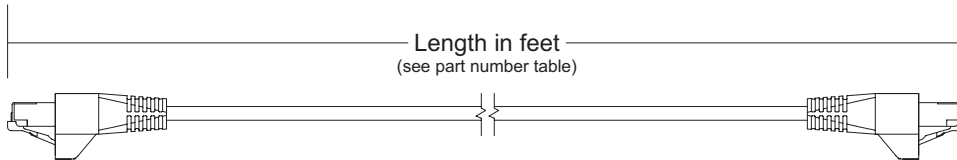

ELECTRONIC FILES

For CAD files, typical specs, or technical drawings (.DXF, .DWG), visit www.leviton.com.

62460-xx*

PART NUMBERS

Description	Part No.
Leviton eXtreme® Cat 6 Patch Cord, 3-foot length (0.9 m)	62460-03*
Leviton eXtreme Cat 6 Patch Cord, 5-foot length (1.5 m)	62460-05*
Leviton eXtreme Cat 6 Patch Cord, 7-foot length (2.1 m)	62460-07*
Leviton eXtreme Cat 6 Patch Cord, 10-foot length (3.0 m)	62460-10*
Leviton eXtreme Cat 6 Patch Cord, 15-foot length (4.6 m)	62460-15*
Leviton eXtreme Cat 6 Patch Cord, 20-foot length (6.1 m)	62460-20*

*=Colors: (W) White, (Y) Yellow, (L) Blue, (E) Black, (R) Red, (G) Green, (S) Grey

For assistance customizing your patch cords, please visit www.leviton.com/configurator or call Tech Support at 800.824.3005.

Leviton Network Solutions 2222 - 222nd St. SE Bothell, WA 98021-4416 tel 1-800-824-3005 tel +1-425-486-2222 appeng@leviton.com www.leviton.com	Asia / Pacific T +1.631.812.6228 E infoasean@leviton.com	Canada T +1.514.954.1840 E pcservice@leviton.com	Caribbean T +1.954.593.1896 E infocaribbean@leviton.com	China T +852.2774.9876 E infochina@leviton.com	Colombia T +57.1.743.6045 E infocolombia@leviton.com
	Europe T +33.6.8869.1380 E infoeurope@leviton.com	India / SAARC T +971.4.886.4722 E infoindia@leviton.com	Mexico T +52.55.5082.1040 E lsamarketing@leviton.com	Middle East & Africa T +971.4.886.4722 E lmeinfo@leviton.com	South Korea T +82.2.3273.9963 E infokorea@leviton.com